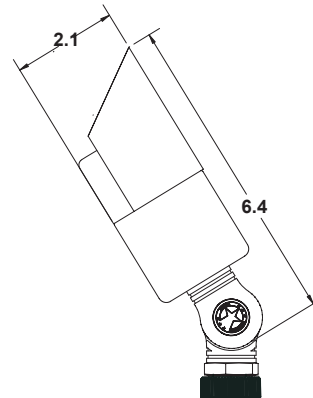

VALOR - Convex: 12V & 24V Brass Up Light

PROJECT:	
TYPE:	
CATALOG NUMBER:	
LAMP(S):	
NOTES:	

FIXTURE ORDERING INFORMATION

Example: VALC-12-L327 (Valor, 12 Volt, 3 Watt, 2700K LED MR16, 25' Wire Lead, Weathered Brass)

MODEL NAME	VOLTAGE	WATTAGE	WIRE LENGTH	FINISH
VALC	12=12 Volt 24=24 Volt	L327= LED, 3W, 2700K, FLOOD L330= LED, 3W, 3000K, FLOOD L427= LED, 4W, 2700K, FLOOD L430= LED, 4W, 3000K, FLOOD L527= LED, 5W, 2700K, FLOOD L530= LED, 5W, 3000K, FLOOD L627= LED, 6W, 2700K, FLOOD L630= LED, 6W, 3000K, FLOOD 20= 20W Halogen 35= 35W Halogen NL=No Lamp	Leave blank for standard 25' length * 0= 3' wire lead * 50= 50' wire lead	leave blank for standard WB finish P= Standard powder coat finishes. List your desired color in the order comments area.

NOTE: Pre-lamped LED fixtures are NOT available with 24V lamps. LED fixtures and six pack options are available ONLY with a 25' wire lead. For additional painted finishes or six pack options contact our factory.

DIMENSIONS:

Powder Coated Finishes

Tucson Tan	TT
White	WH
Black	BK
Verde Green	VG
Titanium Knight	TK

Standard Finish

Weathered Brass	WB

FLEX™ Unique Lighting Systems® fixtures are available with LED lamps. Please specify the lamp code when ordering.

* Only available with the NL wattage option.

Unique Lighting Systems® reserves the right to modify the design and/or construction of the fixture shown without further notification.

SPECIFICATIONS

Our Commitment

Unique Lighting Systems' highest commitment is to set the standard for manufacturing innovative and quality products. This commitment is evident through our detailed inspection processes and extensive field testing. From the initial design process of each product, to the final assembly of each custom-made individual part, our manufacturing process accomplishes the highest level of performance and durability carried through to final delivery to the end user. Durable construction and beautiful styling make Unique™ fixtures the ideal solution for any residential or commercial application. Unique Lighting™ already holds numerous product patents and we are constantly developing innovative ideas to help expand the lighting industry.

Body

Precision formed from brass. Body design provides enclosed, water resistant wireway to protect wires.

Gasket

High temperature silicone o-ring (2) for water-tight seal.

Knuckle

Machined brass knuckle with a solid brass adjustable thumb screw. Vertical tilt of 270° and horizontal rotation of 360° for easy aiming. The Orbital Lock Nut™ allows for locking the horizontal rotation without adjusting the stake.

Shroud

Precision formed and comes with a factory sealed shock resistant glass lens to prevent water intrusion. Accepts up to one additional lens/hex cell accessory.

Lens

Convex lens creates additional water deflection and improves water resistance. Offering a clean debris free lens area and improved light output.

Lamp

For use with a halogen lamp up to 35W MR16 lamp. **FLEX™** Series LED lamps are available in 3W, 4W, 5W or 6W MR16. LED lamps are available in 2700K and 3000K color temperatures.

Electrical Requirements

A remote 12V or 24V transformer required, may be ordered separately from Unique Lighting Systems®. Voltage range for 12V halogen lamps is 10.8V to 12V. Voltage range for 24V halogen lamps is 20V to 26V.

Lamp Connection **FLEX™** Series LED MR16

Specification grade, beryllium copper lamp holder. GU5.3 base.

Wiring

Exclusive UF Intelli-Flex wire with anti-moisture migration connections.

Mounting Hardware

Standard mounting stake is injection molded PVC with a ½" NPS threaded female fitting.

Finish

Exclusive Weathered Brass finish is standard. Unique™ Lightings' Weathered Brass finish is a "living finish" and will naturally patina and change over time. Polyester powder coat finishes are also available (see chart above).

Warranty