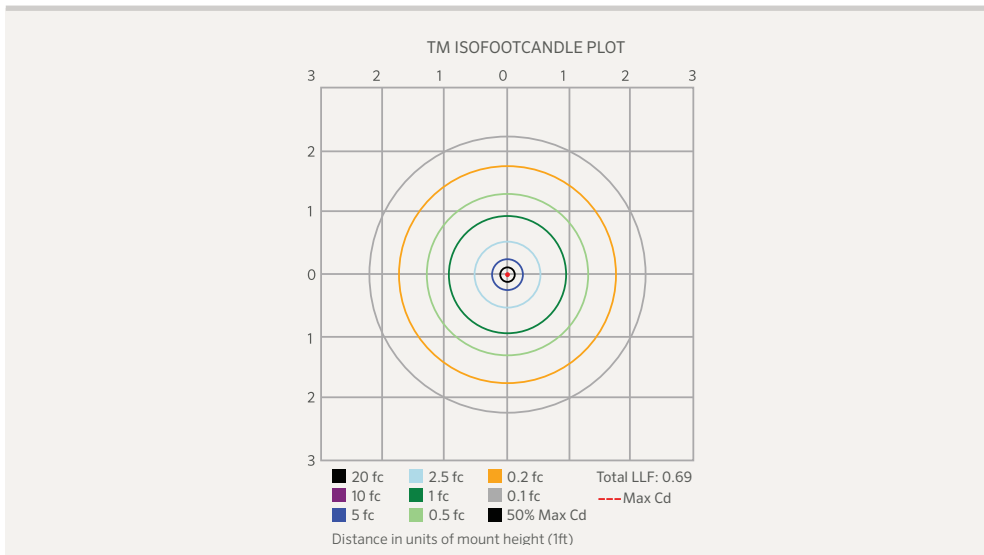

EXAMPLE: TM - NL - 12R - BZ = TM - No Lamp - 12" Riser - Bronze Finish

FIELD INSTALLED OPTIONS: Order Individually

MOUNTING OPTIONS	
Long Slot Spike (250015840000) 2.5" x 10" Included ▶	
Super Slot Spike (753900) 2" x 7"	
SuperJ-Box (SJ-XX**) 2.5" x 12"	
Post Mount (PM-XX**) 2.5" x 13"	

PHOTOMETRICS:

The TM includes your of fixture, riser size, finish, and a Super Slot Spike.

* May require longer lead time

** XX denotes finish code