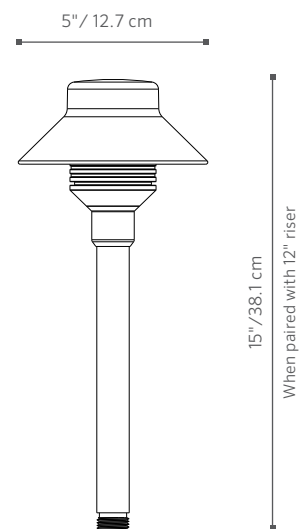

The medium-sized TM is a powder coated area light that is compatible with its smaller and larger relatives in the FX Area Light Line.

TM: Area Light

Visual Transparency

This graceful micro luminaire is equally at home in lush perennial borders and sparse succulent themes. The small scale of the TM allows you to introduce low level, unobtrusive illumination which complements any garden style.

TM: Path Light

FACTORY INSTALLED OPTIONS: Order 1 + 2 + 3 + 4

STEP	DESCRIPTION	CODE
1	FIXTURE	TM
2	LAMP (G4 BASE)	NL (No Lamp)
3	RISER OPTIONS	8R, 12R, 18R, 24R, 30R, 36R
4	FINISH	BZ, DG, WI, SB, FB, WG, FW, AL, SV

EXAMPLE: TM - NL - 12R - BZ = TM - No Lamp - 12" Riser - Bronze Finish

FIELD INSTALLED OPTIONS: Order Individually

MOUNTING OPTIONS	
Long Slot Spike (250015840000) 2.5" x 10" Included ▶	
Super Slot Spike (753900) 2" x 7"	
SuperJ-Box (SJ-XX**) 2.5" x 12"	
Post Mount (PM-XX**) 2.5" x 13"	

PHOTOMETRICS:

The TM includes your of fixture, riser size, finish, and a Super Slot Spike.

* May require longer lead time

** XX denotes finish code