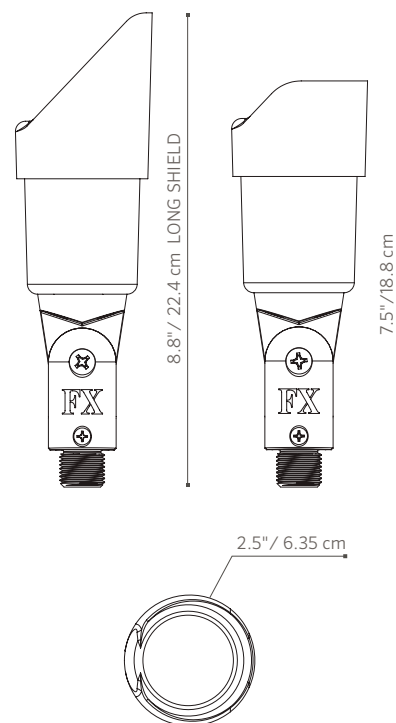

### RS: Up Light

<b>MATERIALS:</b>	Zinc/aluminum alloy housing, shroud, and knuckle with stainless steel hardware
<b>SOCKET:</b>	MR16 GU5.3 socket with retaining clips
<b>WIRING:</b>	18 AWG SPT-1W 105° C 300V
<b>POWER:</b>	Input 10-15VAC/VDC 50/60Hz. Remote transformer required (sold separately)
<b>LAMP OPTIONS:</b>	No Lamp, LED lamp, ZD LED lamp, Halogen

# RS: Up Light

< LONG SHIELD

**FACTORY INSTALLED OPTIONS:** Order 1 + 2 + 3 (optional) + 4 (optional) + 5

Step	Description	Code
1	FIXTURE	RS
2	LAMP	NL (No lamp), 20 (Halogen BAB), 35 (Halogen FMW), LED20WFL <sup>†</sup> (LED 4W BAB), LED35WFL <sup>†</sup> (LED 5W FMW), ZD35WFL <sup>†</sup> (ZD LED 5W FMW)
3	OPTIONAL FROSTED LENS	F
4	OPTIONAL SHIELD	LS ( <i>Long Shield</i> )
5	FINISH	WG, FW, AL, BZ, DG, WI, SB, FB