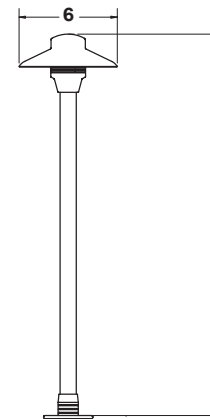

LANCER 6: 12V & 24V Brass Area Light

PROJECT:	
TYPE:	
CATALOG NUMBER:	
LAMP(S):	
NOTES:	

FIXTURE ORDERING INFORMATION

Example: L6-12-L2 (Lancer 6, 12 Volt, 2 Watt, 3000K LED T3, 25' Wire Lead, Weathered Brass)

MODEL NAME	VOLTAGE	WATTAGE	WIRE LENGTH	FINISH	OPTIONS
L6= (Std.) 18" stem	12=12 Volt	L1= LED, 1W, 3000K	Leave blank for standard 25' length	leave blank for standard WB finish	* 6P= Six Pack
*L612= 12" stem	24=24 Volt	L2= LED, 2W, 3000K	* 0= 3' wire lead	P= Standard powder coat finishes.	
*L624= 24" stem		20= 20W Xelogen	* 50= 50' wire lead	List your desired color in the order comments area.	
*L636= 36" stem		NL= No Lamp			
*L648= 48" stem					

NOTE: Pre-lamped LED fixtures are NOT available with 24V lamps. LED fixtures and six pack options are available ONLY with a 25' wire lead. For additional painted finishes or six pack options contact our factory.

Powder Coated Finishes

Tucson Tan	TT
White	WH
Black	BK
Verde Green	VG
Titanium Knight	TK

Standard Finish

Weathered Brass	WB

DIMENSIONS:

L6= (Std.) 21" Overall height
L612= 15" Overall height
L624= 27" Overall height
L636= 39" Overall height
L648= 51" Overall height

FLEX™ Unique Lighting Systems® fixtures are available with LED lamps. Please specify the lamp code when ordering.

SPECIFICATIONS

Our Commitment

Unique Lighting Systems' highest commitment is to set the standard for manufacturing innovative and quality products. This commitment is evident through our detailed inspection processes and extensive field testing. From the initial design process of each product, to the final assembly of each custom-made individual part, our manufacturing process accomplishes the highest level of performance and durability carried through to final delivery to the end user. Durable construction and beautiful styling make Unique fixtures the ideal solution for any residential or commercial application. Unique Lighting™ already holds numerous product patents and we are constantly developing innovative ideas to help expand the lighting industry.

Materials

Crafted from extruded and machined brass.

Stem

Brass unibody design provides enclosed, water resistant wireway.

Collar

Machined brass with threaded height adjustment.

Shroud

Stamped brass. Reflective Powder Coat Interior.

Lens

Shock resistant, frosted Borosilicate Glass lens.

Lamp

For use with a Xelogen lamp up to 20W. **FLEX™** Series LED lamps are available in 1W or 2W T3 lamps. LED lamps are available in 3000K color temperatures.

Electrical Requirements

A remote 12V or 24V transformer required, may be ordered separately from Unique Lighting Systems®. Voltage range for 12V halogen lamps is 10.8V to 12V. Voltage range for 24V halogen lamps is 21.6V to 24V. Voltage range for 12V **FLEX™** Series LED lamps is 10V-18V.

Socket

Specification grade, beryllium copper lamp holder. GU5.3 base.

Wiring

Exclusive UF Intelli-Flex wire with anti-moisture migration connections.

Mounting Stake

Standard mounting stake is injection molded PVC with a ½" NPS threaded female fitting.

Finish

Exclusive Weathered Brass finish is standard. Unique™ Lightings' Weathered Brass finish is a "living finish" and will naturally patina and change over time. Polyester powder coat finishes are also available (see chart above).

Warranty

The Brass Knights Family of products from Unique Lighting Systems® carries a limited 15 year warranty against manufacturer's defects.

Manufacturing

Manufactured to ISO 9001-2008 Quality standard.

UL 2108:2004 R12.07
CSA C22.2.9.0-96 (R2006)