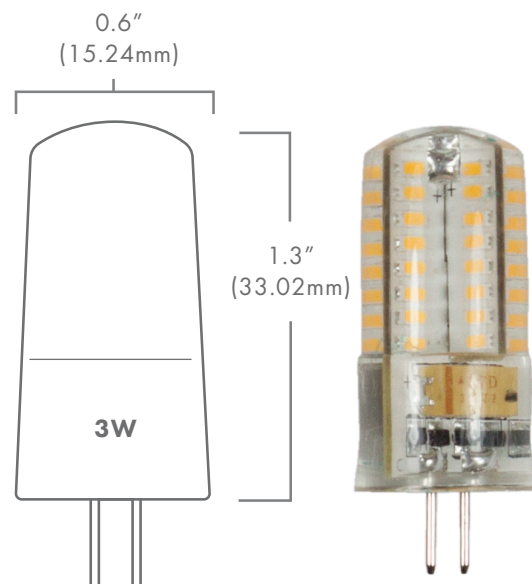

G-4 ECOSTAR

DESCRIPTION:

The Brilliance LED G-4 Ecostar is a sub-compact LED that utilizes a multi-directional beam pattern. The G-4 Ecostar is energy efficient and water resistant. Designed specifically for landscape retrofit, ideal for pathway lighting fixtures, and step lights. Best suited for budget-conscious landscape lighting projects.

FEATURES:

- Budget Conscious
- High CRI
- Dimmable with most magnetic transformers & the Brilliance LED Dimmer

PART NUMBER: BRI G4 ECO XX XXXX

Wattage	2 or 3
Lumens	150 or 240
Beam Spread	multi-directional
Kelvin Temperature	2700, 3000
Operating Range	8-14 VAC
Replaces	10 or 20 Watt
CRI	95
IP	65
Chipset	Epistar
Lamp Life (hours)	25,000
Warranty (years)	3