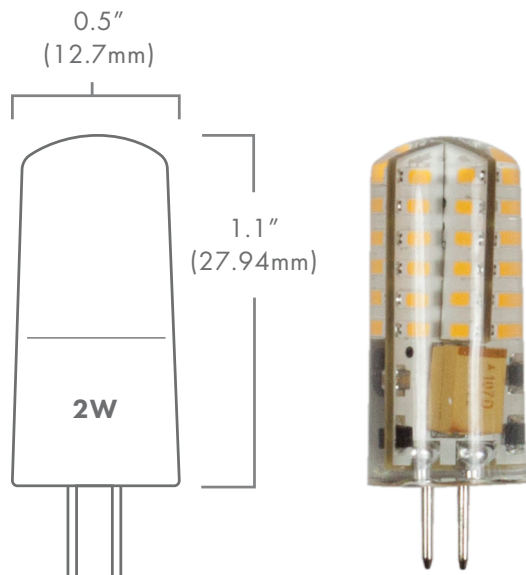

G-4 ECOSTAR

DESCRIPTION:

The Brilliance LED G-4 Ecostar is a sub-compact LED that utilizes a multi-directional beam pattern. The G-4 Ecostar is energy efficient and water resistant. Designed specifically for landscape retrofit, ideal for pathway lighting fixtures, and step lights. Best suited for budget-conscious landscape lighting projects.

FEATURES:

- Budget Conscious
- High CRI
- Dimmable with most magnetic transformers & the Brilliance LED Dimmer

PART NUMBER: BRI G4 ECO XX XXXX

Wattage	2 or 3
Lumens	150 or 240
Beam Spread	multi-directional
Kelvin Temperature	2700, 3000
Operating Range	8-14 VAC
Replaces	10 or 20 Watt
CRI	95
IP	65
Chipset	Epistar
Lamp Life (hours)	25,000
Warranty (years)	3